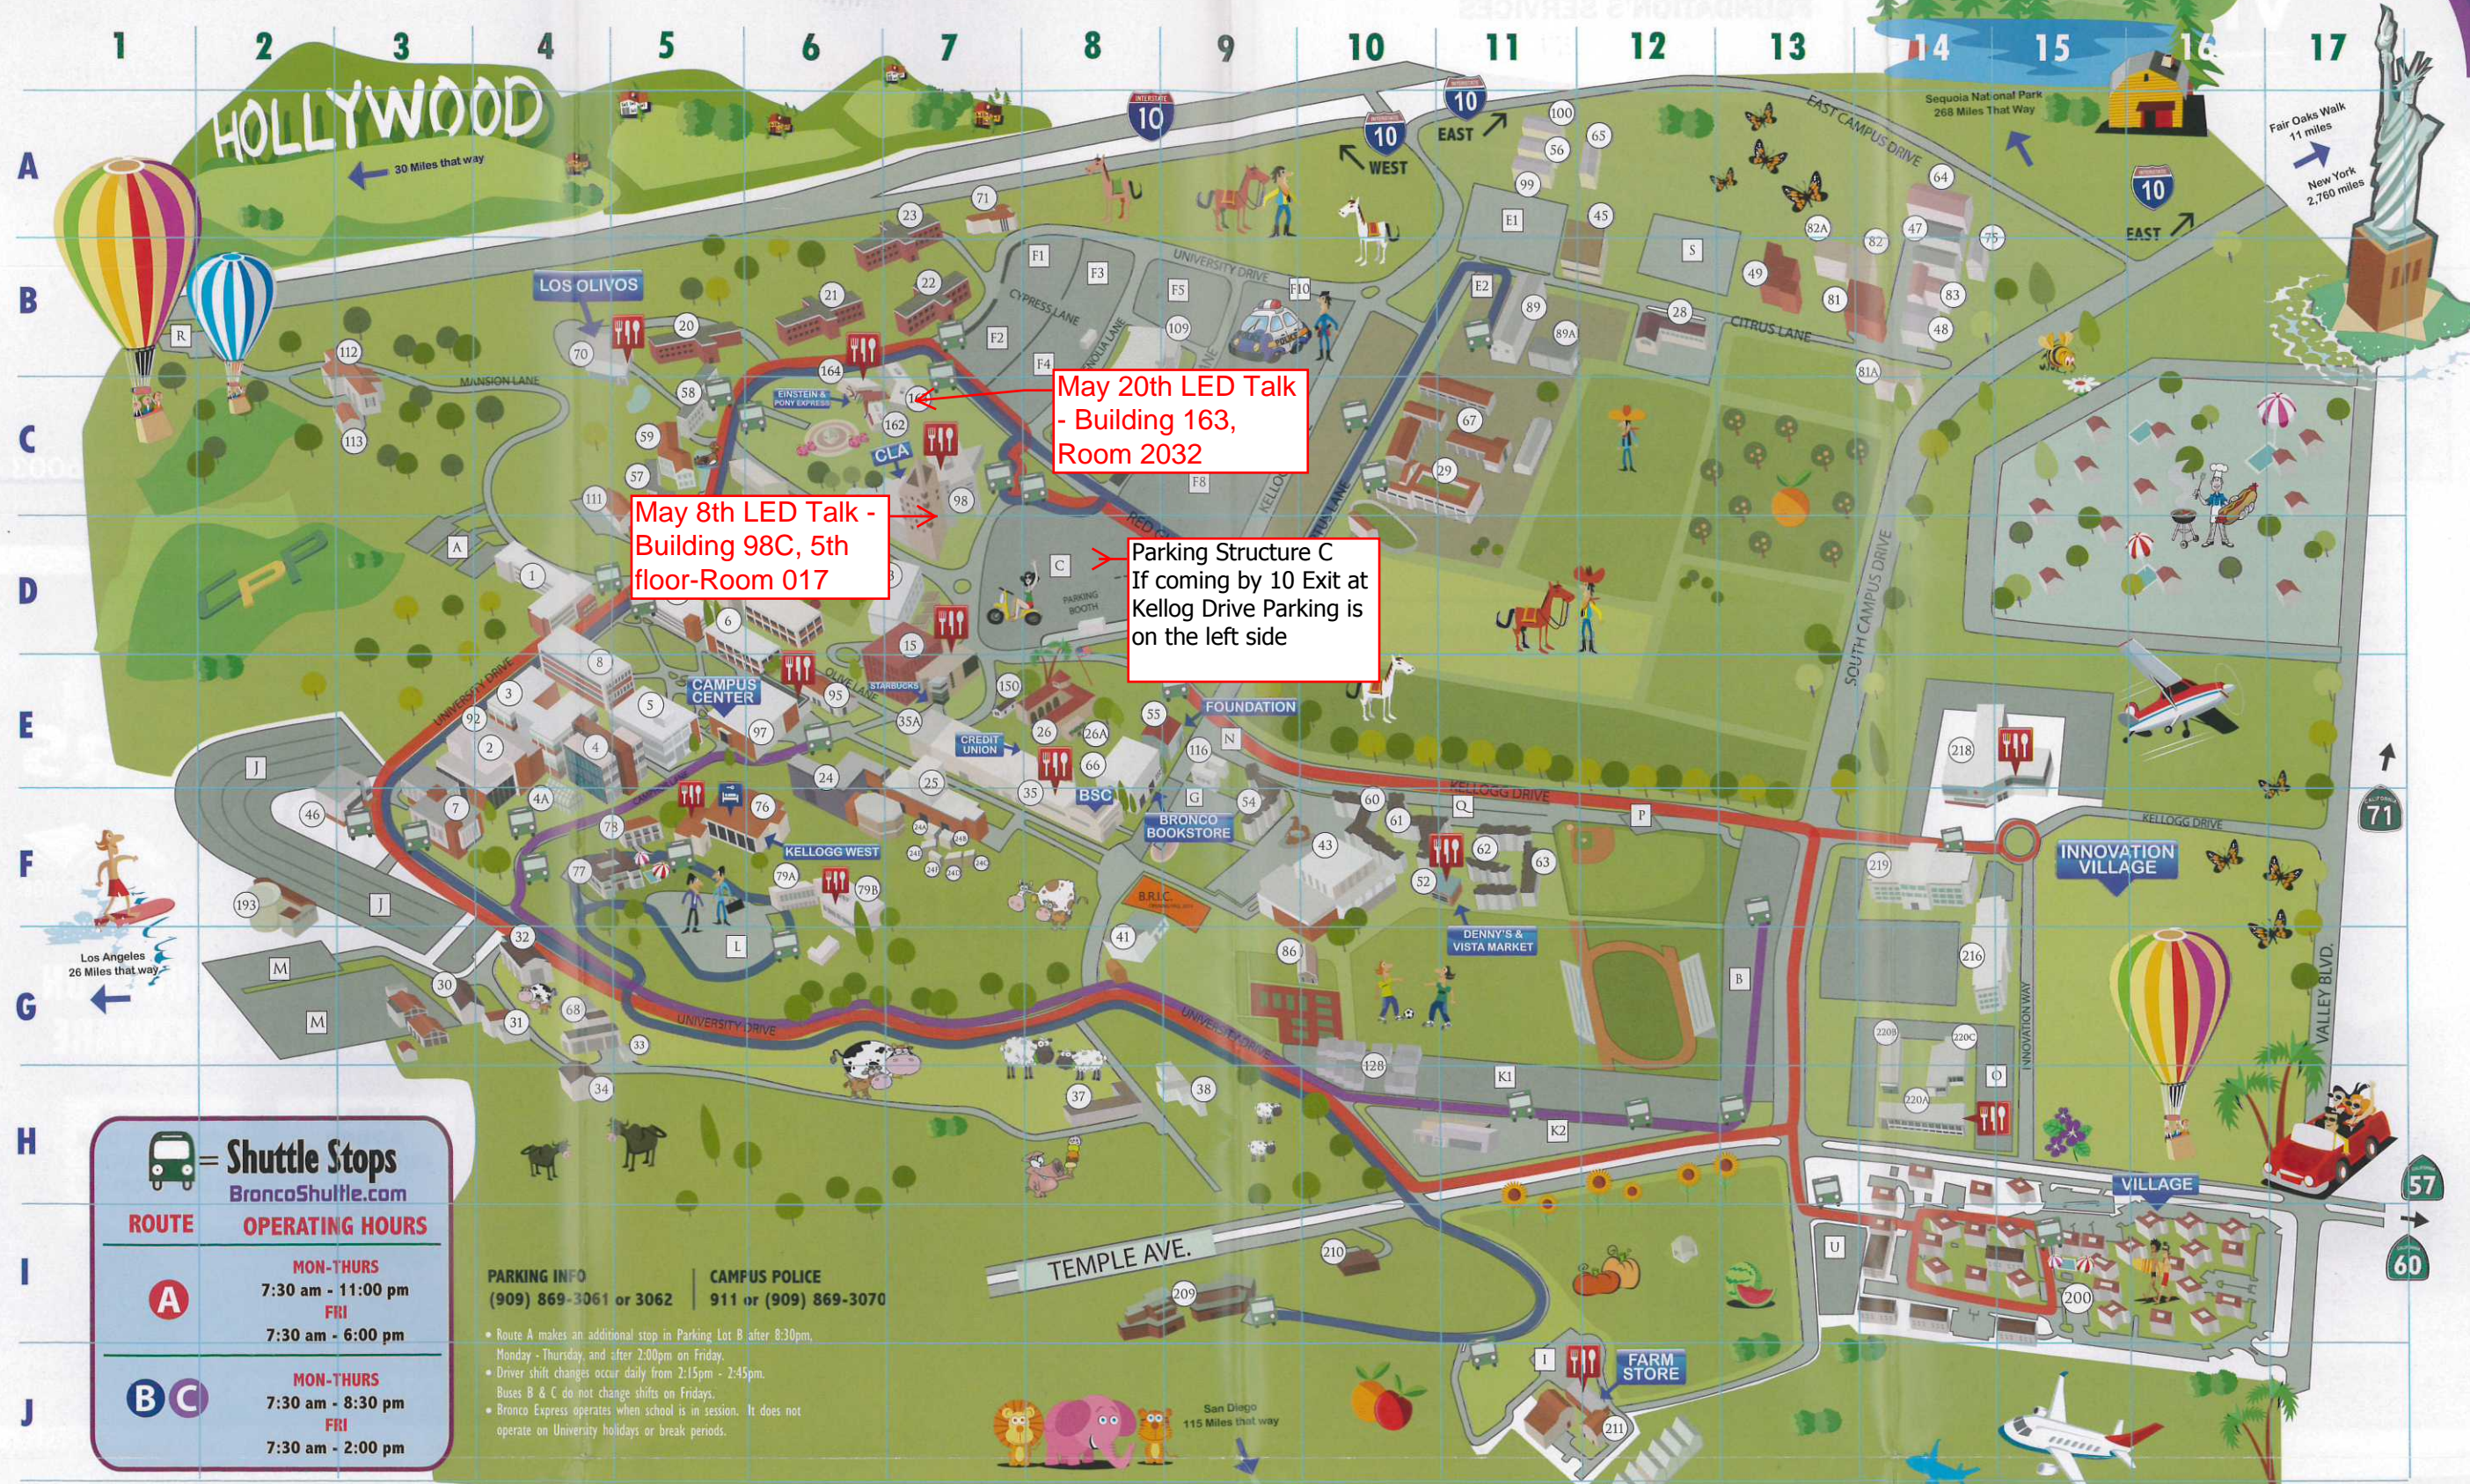

WELCOME TO CAL POLY POMONA

PARKING INFO
(909) 869-3061 or 3062

CAMPUS POLICE
911 or (909) 869-3070

- Route A makes an additional stop in Parking Lot B after 8:30pm, Monday - Thursday, and after 2:00pm on Friday.
- Driver shift changes occur daily from 2:15pm - 2:45pm.
- Routes B & C do not change shifts on Fridays.
- Bronco Express operates when school is in session. It does not operate on University holidays or break periods.

BUILDING GUIDE

BLDG #	NAME/DEPARTMENT	MAP
1	Building One	D-4
2	College of Agriculture	E-4

BLDG #	NAME/DEPARTMENT	MAP
35A	W, Keith and Janet Kellogg University Art Gallery	E-7

BLDG #	NAME/DEPARTMENT	MAP
78	Kellogg West Addition	F-5
79A&B	Collins Coll. of Hospitality Mgmt.	F-6