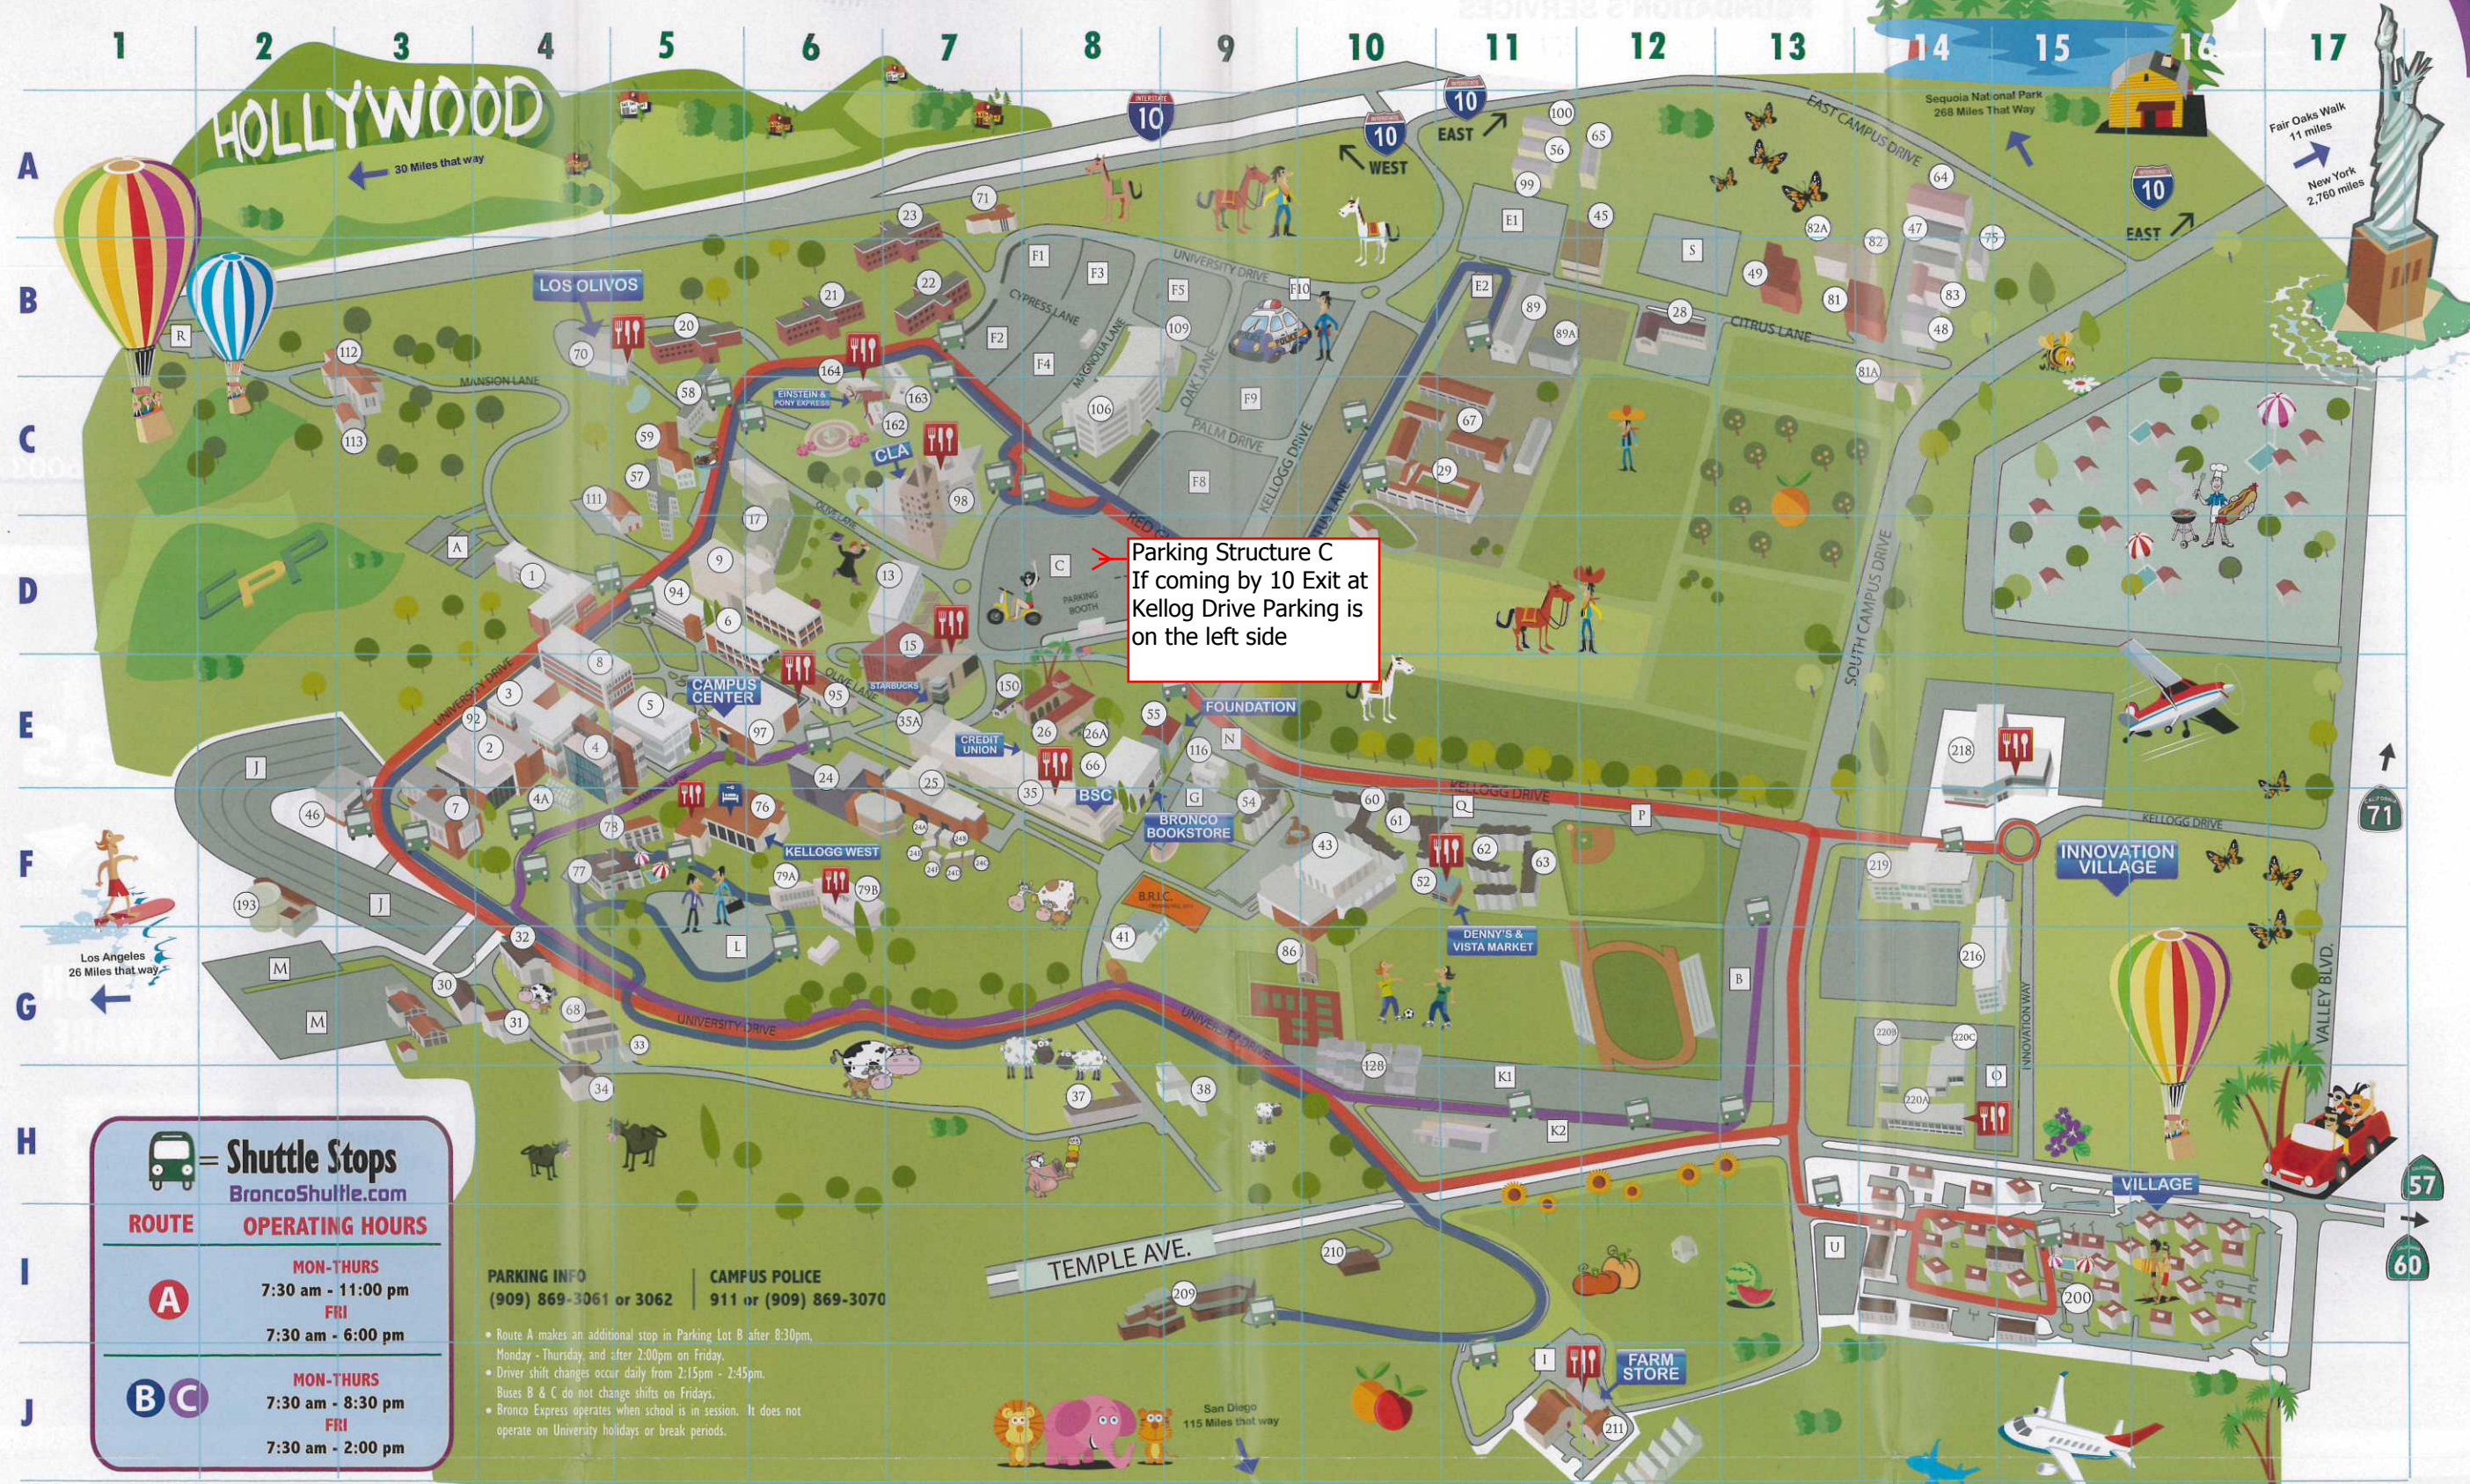

WELCOME TO CAL POLY POMONA

= Shuttle Stops
BroncoShuttle.com

ROUTE	OPERATING HOURS
A	MON-THURS 7:30 am - 11:00 pm FRI 7:30 am - 6:00 pm
B C	MON-THURS 7:30 am - 8:30 pm FRI 7:30 am - 2:00 pm

PARKING INFO
(909) 869-3061 or 3062

CAMPUS POLICE
911 or (909) 869-3070

- Route A makes an additional stop in Parking Lot B after 8:30pm, Monday - Thursday, and after 2:00pm on Friday.
- Driver shift changes occur daily from 2:15pm - 2:45pm.
- Buses B & C do not change shifts on Fridays.
- Bronco Express operates when school is in session. It does not operate on University holidays or break periods.

BUILDING GUIDE

BLDG #	NAME/DEPARTMENT	MAP
1	Building One	D-4
2	College of Agriculture	E-4

BLDG #	NAME/DEPARTMENT	MAP
35A	W, Keith and Janet Kellogg University Art Gallery	E-7

BLDG #	NAME/DEPARTMENT	MAP
78	Kellogg West Addition	F-5
79A&B	Collins Coll. of Hospitality Mgmt.	F-6